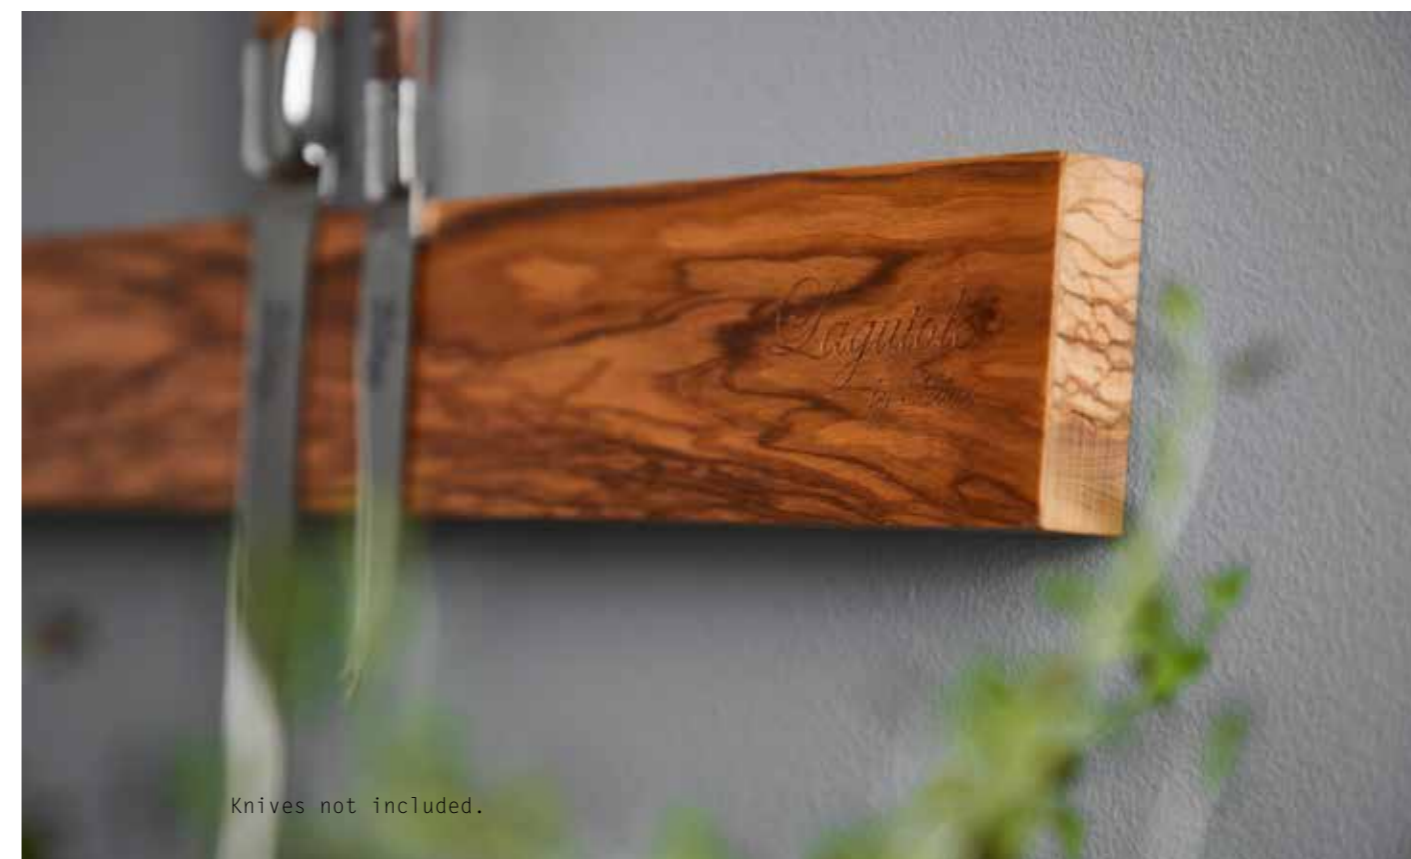

Laguiole by Häws

Magnetic knife block

Laguiole is neither a trademark nor a company name, Laguiole is a name that is associated with the special shape that the traditional knives have. It dates back to the 19th century. Laguiole originate from the Massif Central in France from the small village of Laguiole - hence the name.

The magnetic knife block gives you easy and nice storage of your knives. The block is made of beautiful Olive wood from Laguiole by Häws. Mounting brackets are included.

Olive wood

Item no.:	30-LGMB0
Weight:	0.85 kg
Materials:	Olive wood
Sales unit (LxWxH):	6 x 40.3 x 2 cm
Product EAN:	5712087101253
Master box:	24
Master box weight:	14.5 kg
Master box (HxWxL):	43.5 x 30 x 17.5 cm
Pallet quantity:	1296
HS Code:	85232990